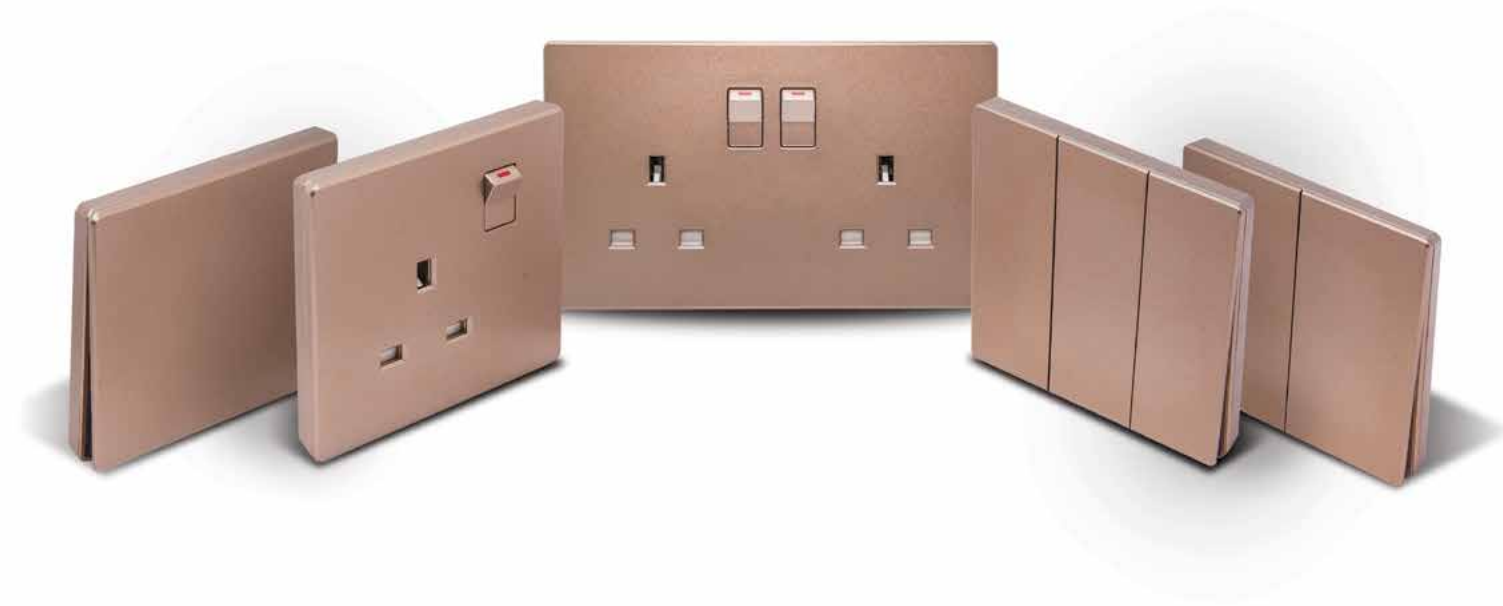

MK Aria highlights

Design flexibility

Switch up your style with cost-saving customization. Change the color and finish of the cover plate without the time and cost of replacing the entire switch.

Multi-gang feature

Mix and match functions with multi-gang frames that empower you to customize products as needed.

USB Type A+C ports with power delivery feature

Automatic switching to the required power for optimal charging speed.